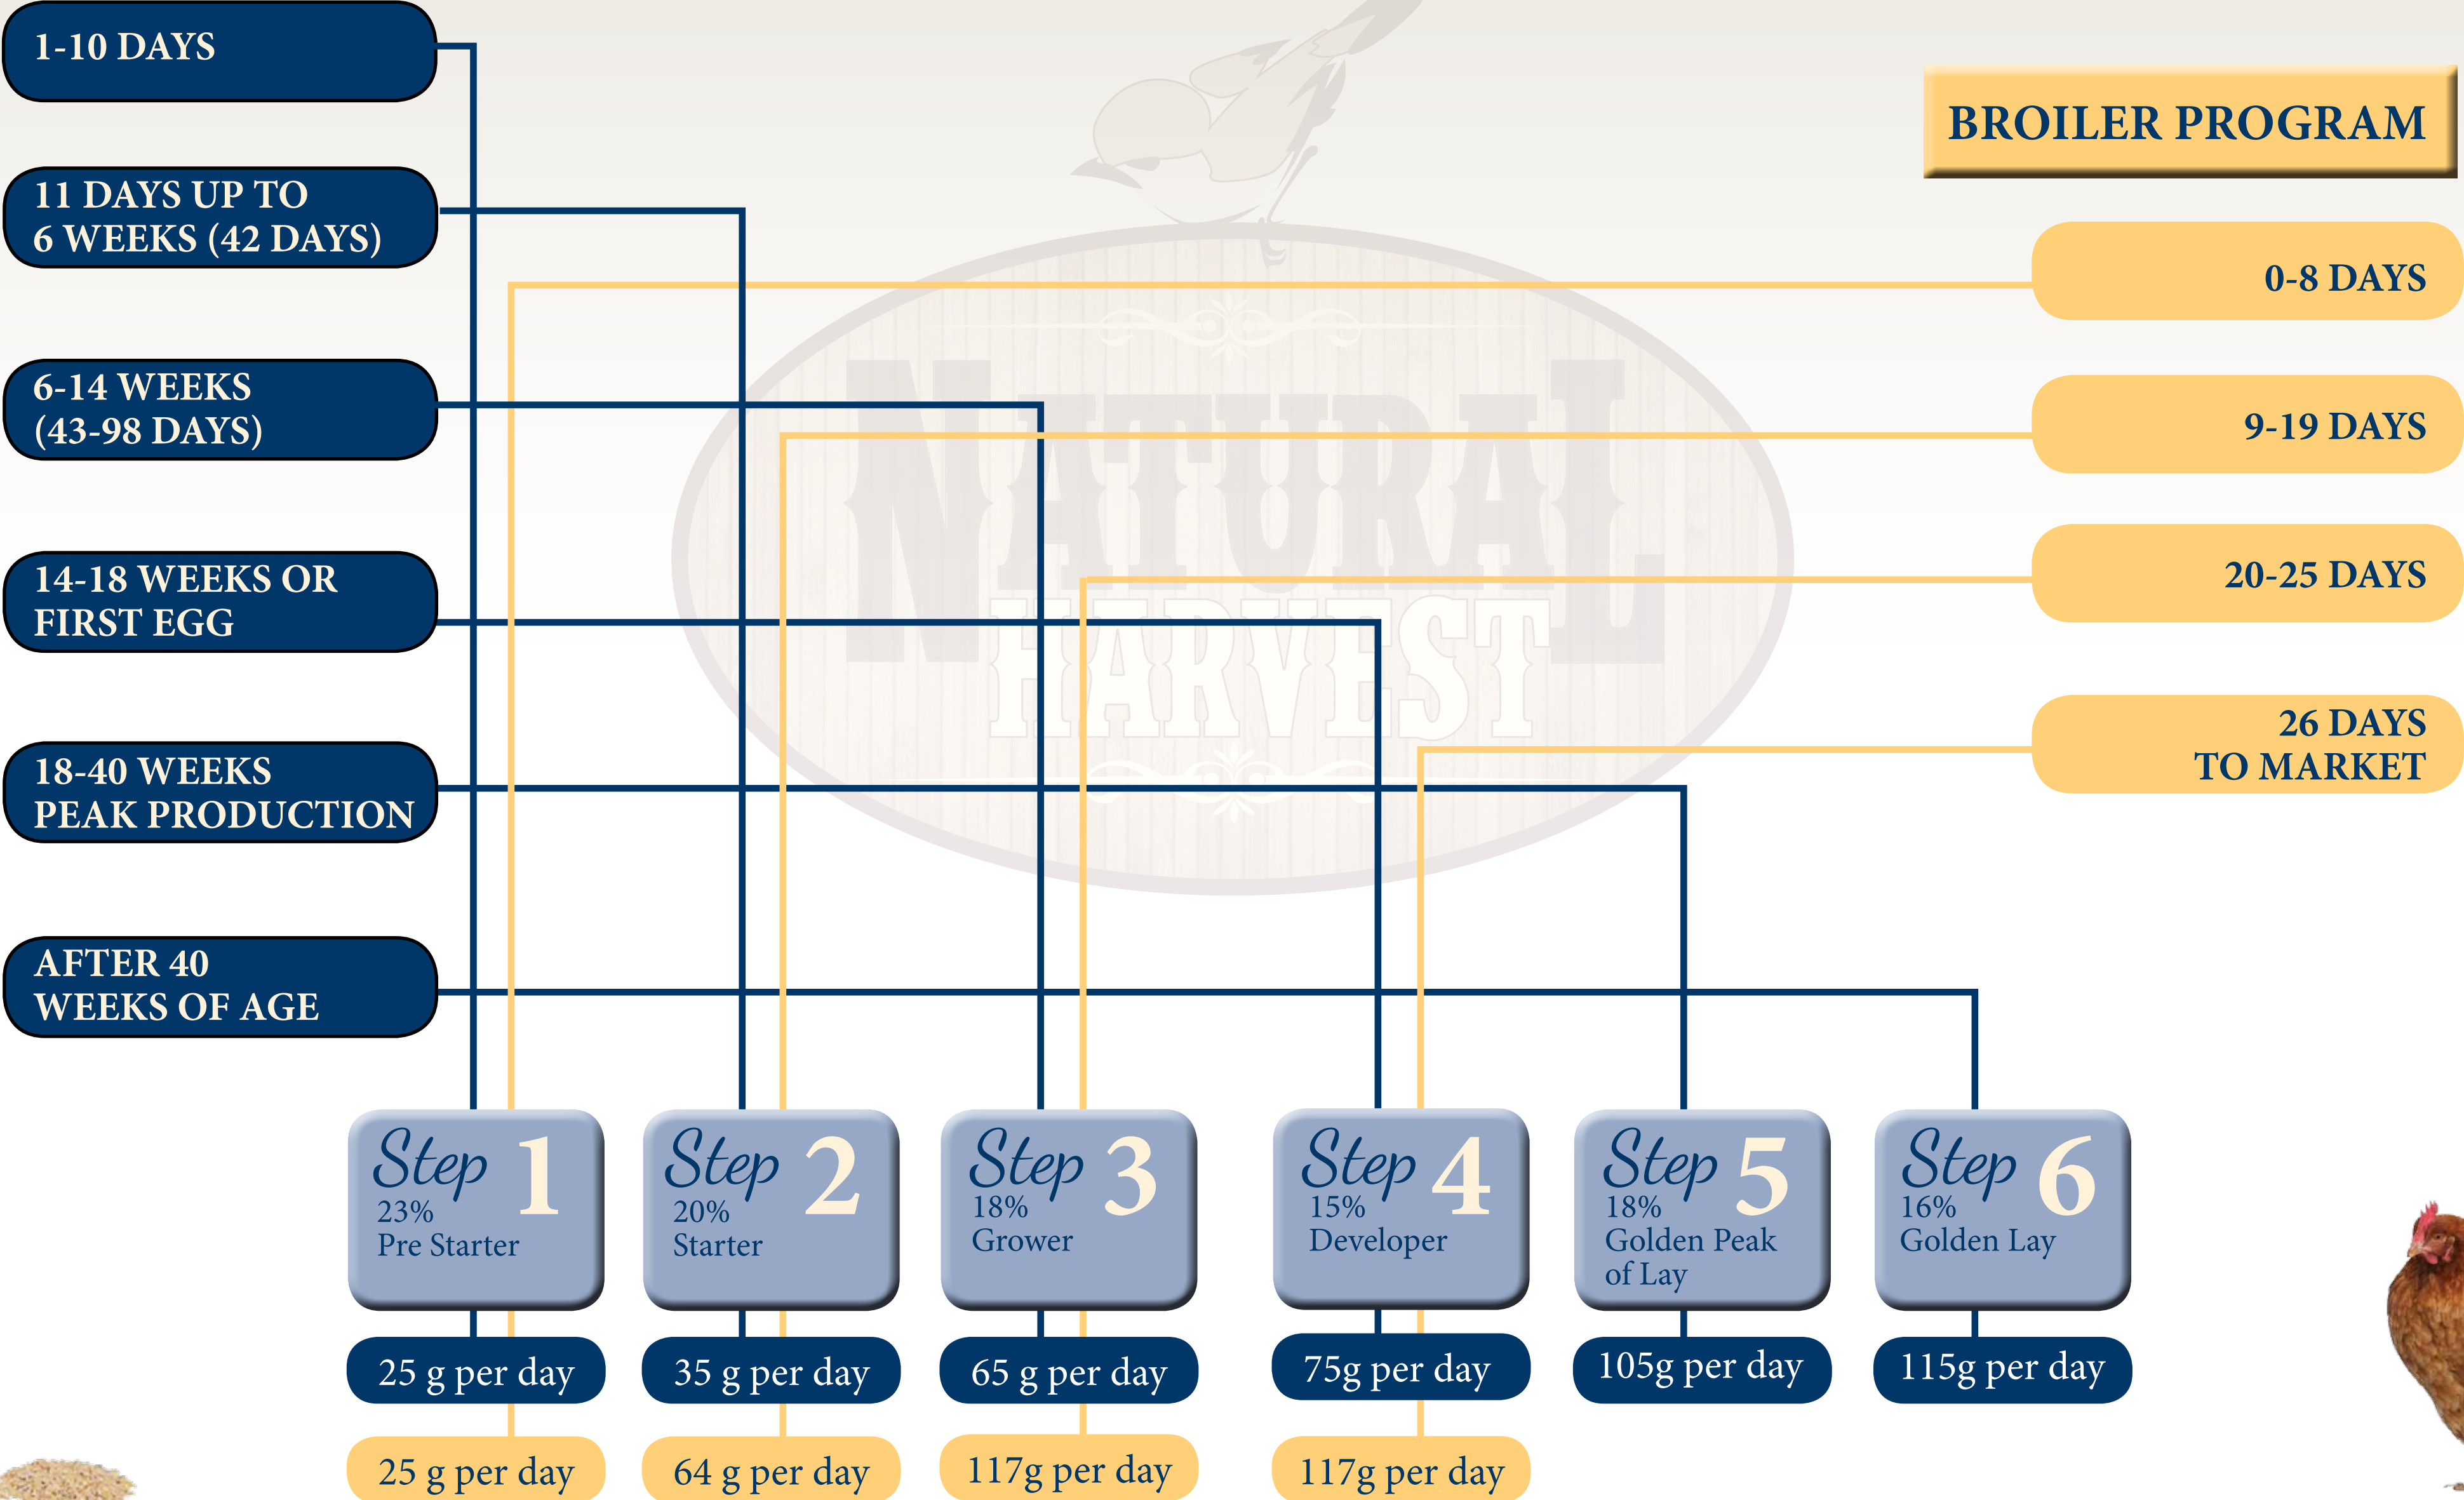

# Free Range Layer & Broiler Feeding Guide

## LAYING PROGRAM

## BROILER PROGRAM

*Natural Harvest Vegetable Diets are optimized for the Free Range Settings*

Connect with us